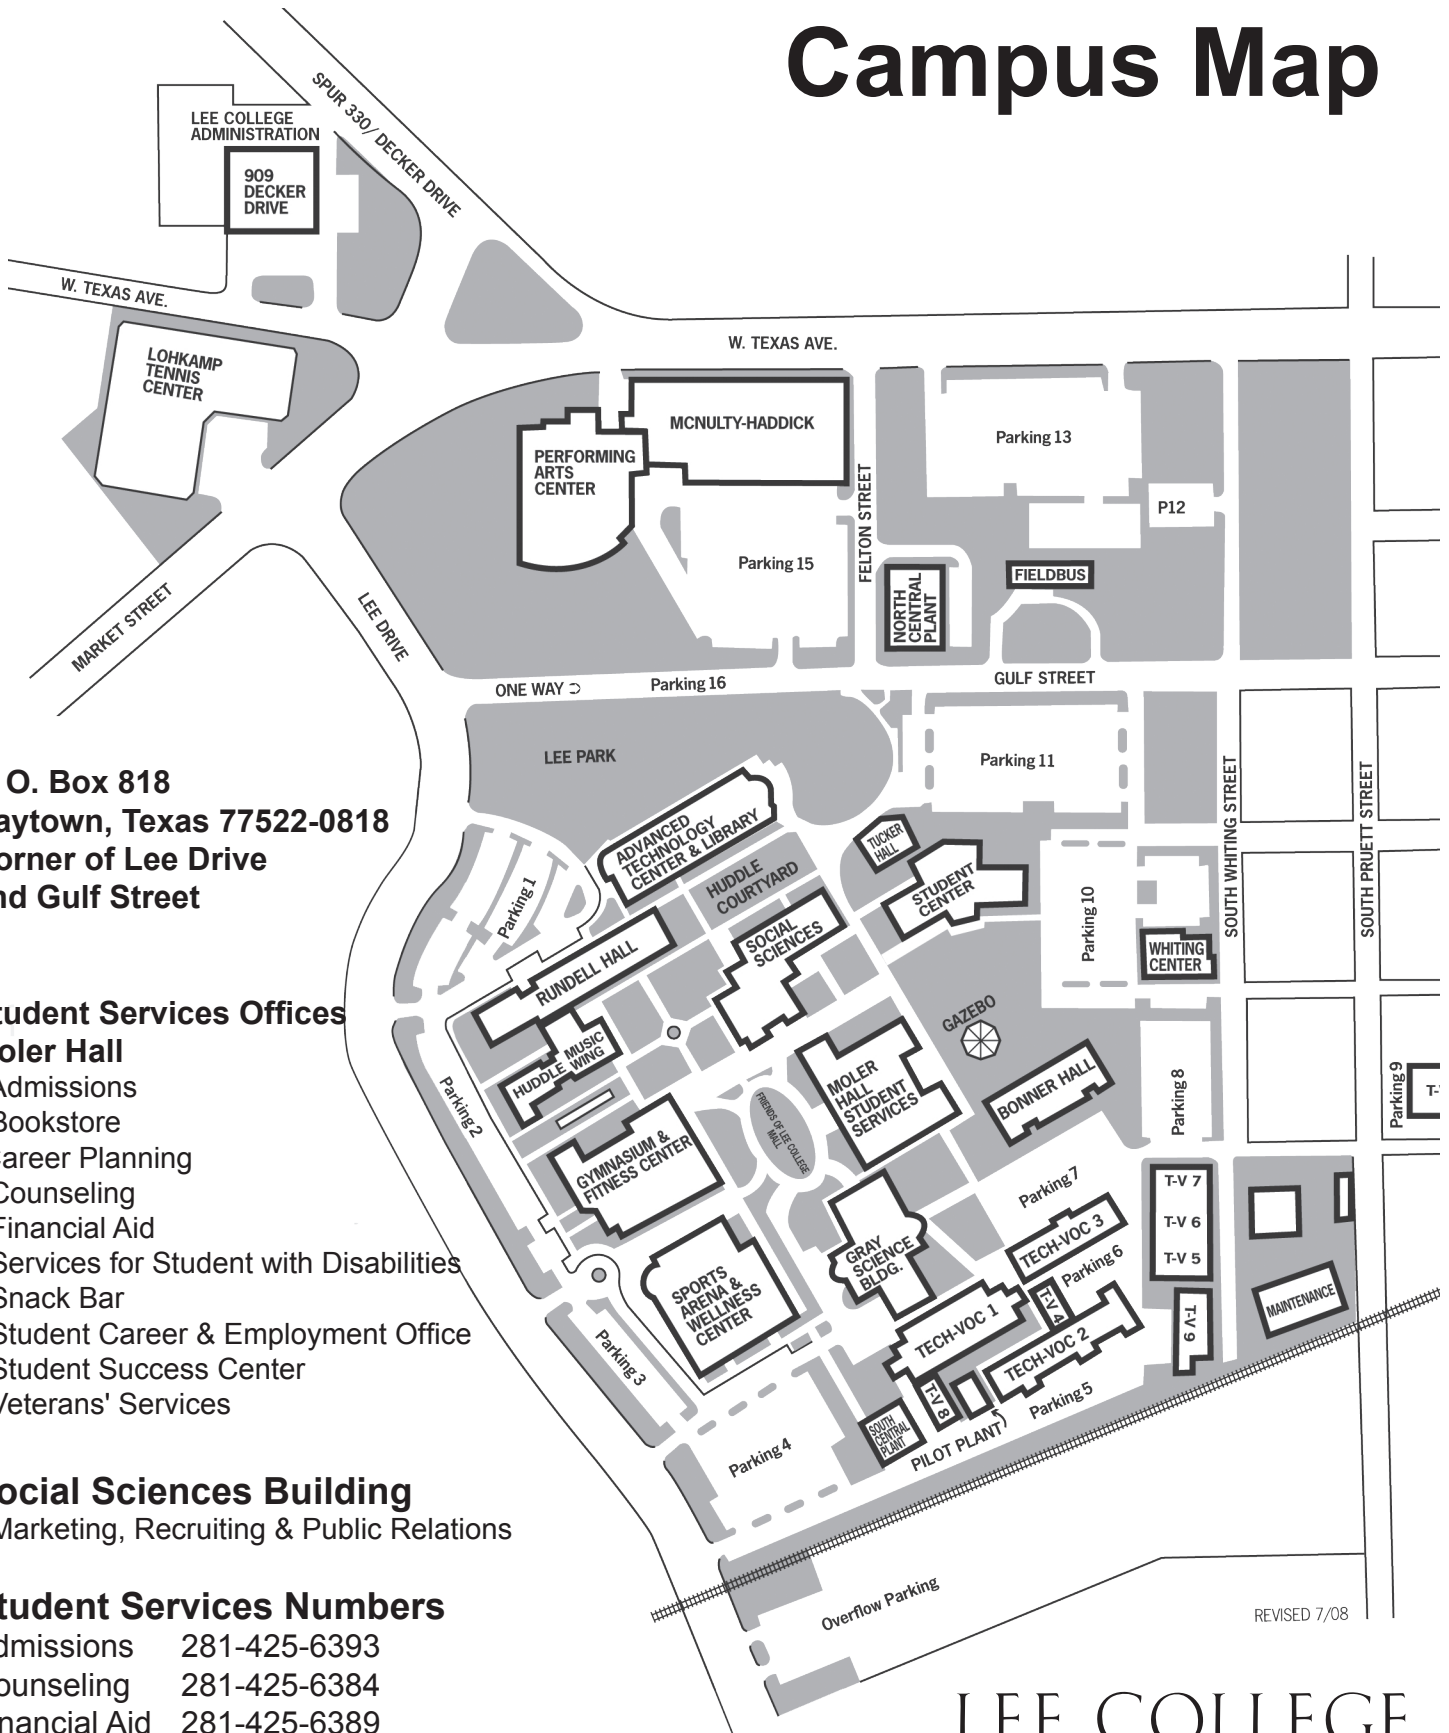

# Campus Map

**P. O. Box 818  
 Baytown, Texas 77522-0818  
 Corner of Lee Drive  
 and Gulf Street**

### Student Services Offices

#### Moler Hall

- Admissions
- Bookstore
- Career Planning
- Counseling
- Financial Aid
- Services for Student with Disabilities
- Snack Bar
- Student Career & Employment Office
- Student Success Center
- Veterans' Services