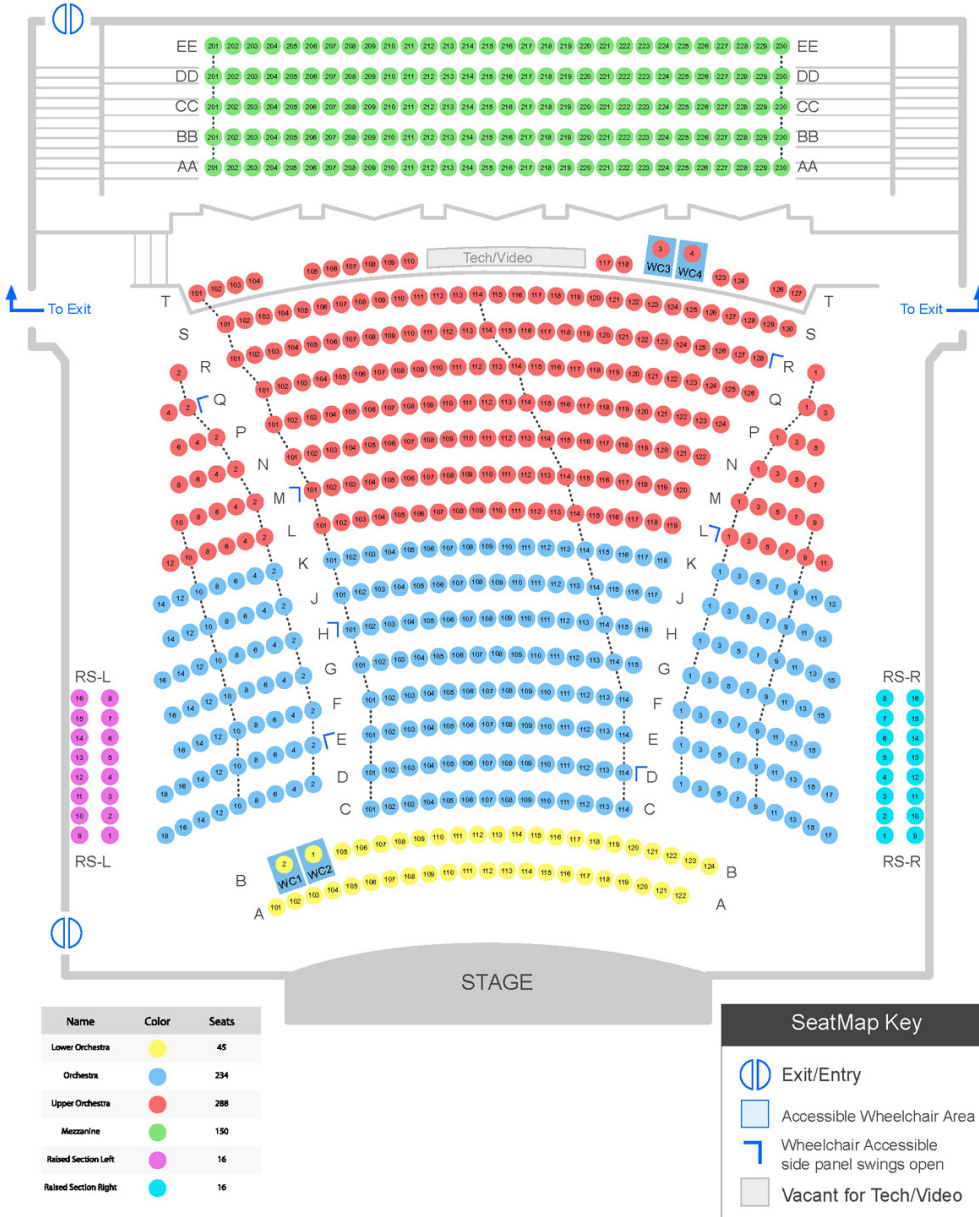

Seating Options

[Purchase Tickets Now](#)

The Performing Arts Center offers the following seating zones for most performances. Ticket prices for each zone will vary by performer.

The sections available for seating include:

- Lower Orchestra: First two rows from the stage
- Orchestra: The next eight rows behind the orchestra
- Upper Orchestra: The last eight rows in the main section of the hall
- Balcony: Five elevated rows in the rear of the hall
- Elevated Left: Sixteen seats on the stage-left side, near the front
- Elevated Right: Sixteen seats on the stage-right side, near the front

There are two wheelchair-accessible seats in the second row of the hall (Lower Orchestra), and two more in the last row of the Upper Orchestra.

[FIND A CAREER](#)
[My Next Move](#)